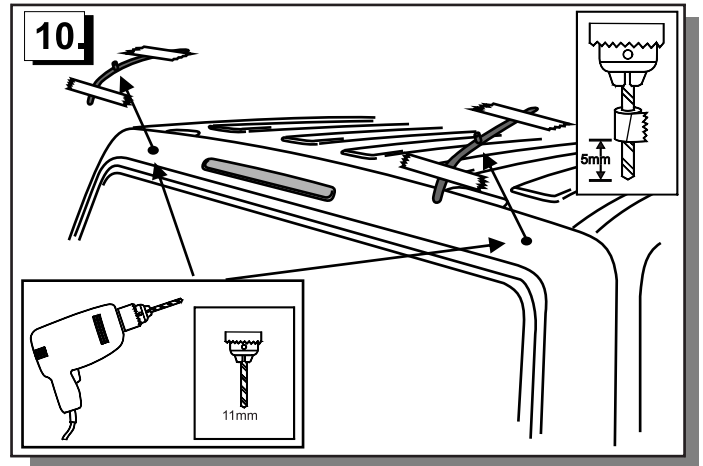

VW T6 SPOILER - 1 PIECE INSTALLATION INSTRUCTIONS

VEHICLE DESCRIPTION: VW T6 MY 2015>
PART NUMBER: ZGB7H0071647

COMPONENTS LIST

ITEM No.	COMPONENTS	QTY.
1	Spoiler	1
2	Foam Tape Gasket	1
3	plastic inserts	2
4	Installation Aides	2
5	M6 Threaded Studs	2
6	Alcohol Wipes	1
7	Corrosion Inhibitor	1
8	Adhesive (not supplied) Please use part number HH381014	1

8. Please use
part number
HH381014
(not supplied)

IMPORTANT:

This product must be installed exactly as specified in these instructions. Failure to do so may result in improper fit and/or inadequate tension.