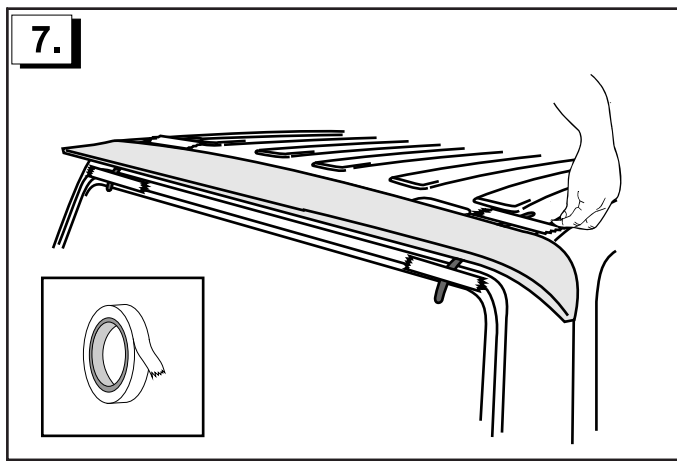

VW T6 SPOILER - 1 PIECE INSTALLATION INSTRUCTIONS

VEHICLE DESCRIPTION: VW T6 MY 2015>
PART NUMBER: ZGB7H0071647

COMPONENTS LIST

ITEM No.	COMPONENTS	QTY.
1	Spoiler	1
2	Foam Tape Gasket	1
3	plastic inserts	2
4	Installation Aides	2
5	M6 Threaded Studs	2
6	Alcohol Wipes	1
7	Corrosion Inhibitor	1
8	Adhesive (not supplied) Please use part number HH381014	1

8. Please use
part number
HH381014
(not supplied)

IMPORTANT:

This product must be installed exactly as specified in these instructions. Failure to do so may result in improper fit and/or inadequate tension.