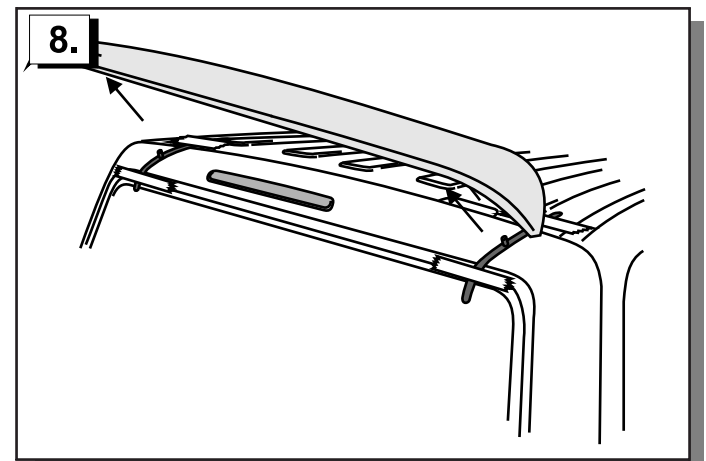

VW T6 SPOILER - 1 PIECE INSTALLATION INSTRUCTIONS

VEHICLE DESCRIPTION: VW T6 MY 2015>
PART NUMBER: ZGB7H0071647

COMPONENTS LIST

ITEM No.	COMPONENTS	QTY.
1	Spoiler	1
2	Foam Tape Gasket	1
3	plastic inserts	2
4	Installation Aides	2
5	M6 Threaded Studs	2
6	Alcohol Wipes	1
7	Corrosion Inhibitor	1
8	Adhesive (not supplied) Please use part number HH381014	1

8. Please use
part number
HH381014
(not supplied)

IMPORTANT:

This product must be installed exactly as specified in these instructions. Failure to do so may result in improper fit and/or inadequate tension.