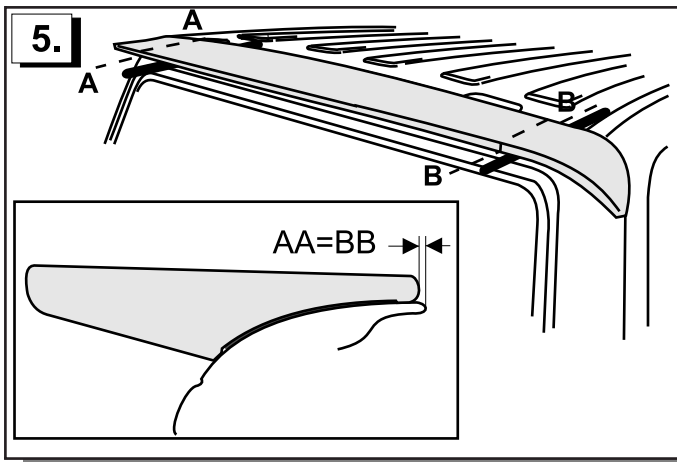

VW T6 SPOILER - 1 PIECE INSTALLATION INSTRUCTIONS

VEHICLE DESCRIPTION: VW T6 MY 2015>
PART NUMBER: ZGB7H0071647

COMPONENTS LIST

ITEM No.	COMPONENTS	QTY.
1	Spoiler	1
2	Foam Tape Gasket	1
3	plastic inserts	2
4	Installation Aides	2
5	M6 Threaded Studs	2
6	Alcohol Wipes	1
7	Corrosion Inhibitor	1
8	Adhesive (not supplied) Please use part number HH381014	1

8. Please use
part number
HH381014
(not supplied)

IMPORTANT:

This product must be installed exactly as specified in these instructions. Failure to do so may result in improper fit and/or inadequate tension.