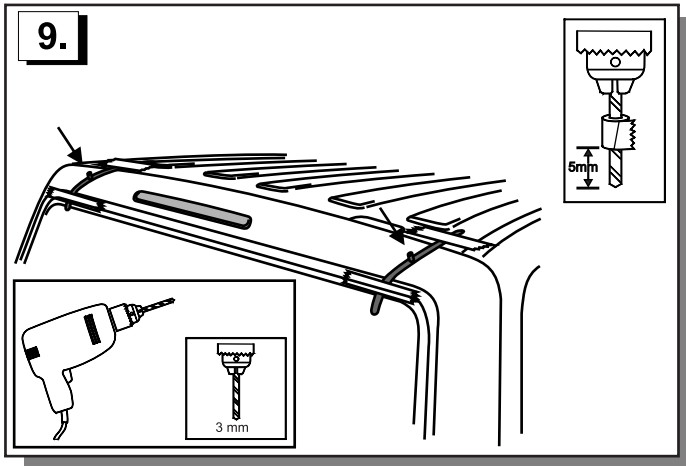

VW T6 SPOILER - 1 PIECE INSTALLATION INSTRUCTIONS

VEHICLE DESCRIPTION: VW T6 MY 2015>
PART NUMBER: ZGB7H0071647

COMPONENTS LIST

ITEM No.	COMPONENTS	QTY.
1	Spoiler	1
2	Foam Tape Gasket	1
3	plastic inserts	2
4	Installation Aides	2
5	M6 Threaded Studs	2
6	Alcohol Wipes	1
7	Corrosion Inhibitor	1
8	Adhesive (not supplied) Please use part number HH381014	1

8. Please use
part number
HH381014
(not supplied)

IMPORTANT:

This product must be installed exactly as specified in these instructions. Failure to do so may result in improper fit and/or inadequate tension.