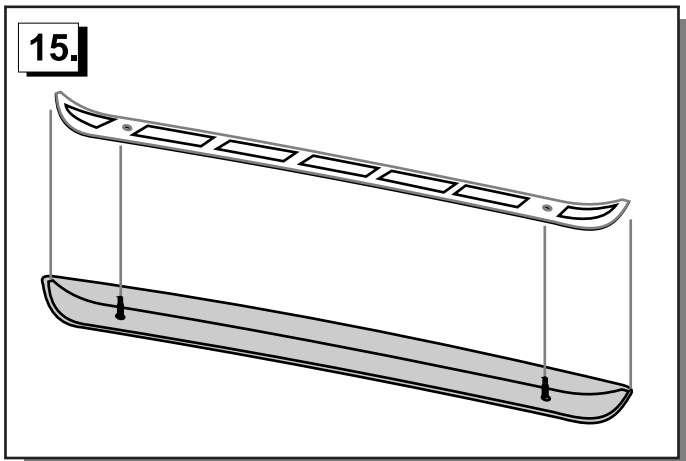

VW T6 SPOILER - 1 PIECE INSTALLATION INSTRUCTIONS

VEHICLE DESCRIPTION: VW T6 MY 2015>
PART NUMBER: ZGB7H0071647

COMPONENTS LIST

ITEM No.	COMPONENTS	QTY.
1	Spoiler	1
2	Foam Tape Gasket	1
3	plastic inserts	2
4	Installation Aides	2
5	M6 Threaded Studs	2
6	Alcohol Wipes	1
7	Corrosion Inhibitor	1
8	Adhesive (not supplied) Please use part number HH381014	1

8. Please use
part number
HH381014
(not supplied)

IMPORTANT:

This product must be installed exactly as specified in these instructions. Failure to do so may result in improper fit and/or inadequate tension.