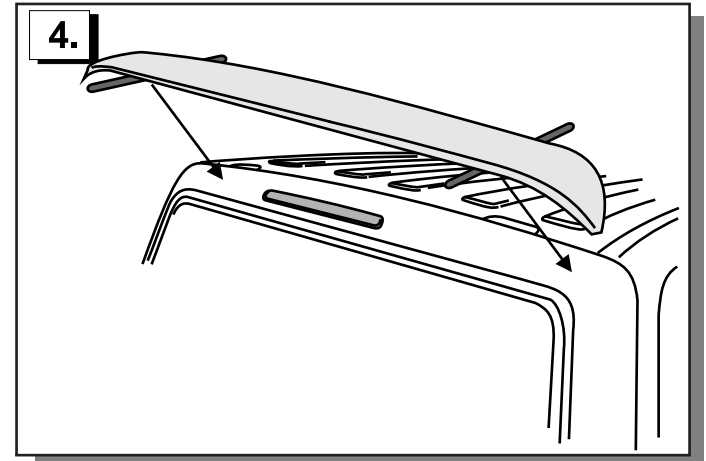

VW T6 SPOILER - 1 PIECE INSTALLATION INSTRUCTIONS

VEHICLE DESCRIPTION: VW T6 MY 2015>
PART NUMBER: ZGB7H0071647

COMPONENTS LIST

ITEM No.	COMPONENTS	QTY.
1	Spoiler	1
2	Foam Tape Gasket	1
3	plastic inserts	2
4	Installation Aides	2
5	M6 Threaded Studs	2
6	Alcohol Wipes	1
7	Corrosion Inhibitor	1
8	Adhesive (not supplied) Please use part number HH381014	1

8. Please use
part number
HH381014
(not supplied)

IMPORTANT:

This product must be installed exactly as specified in these instructions. Failure to do so may result in improper fit and/or inadequate tension.