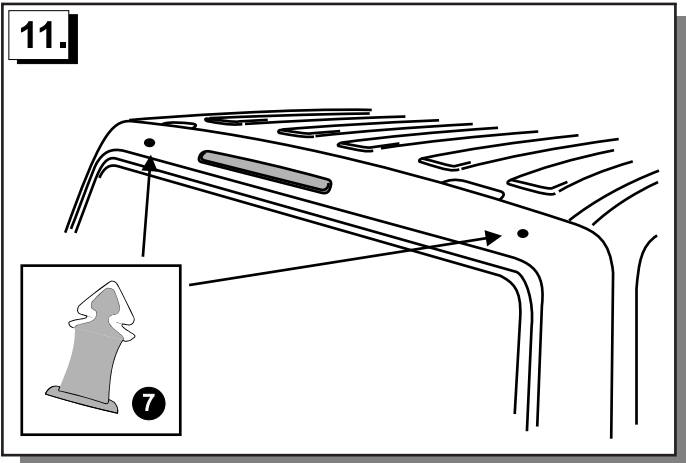

VW T6 SPOILER - 1 PIECE INSTALLATION INSTRUCTIONS

VEHICLE DESCRIPTION: VW T6 MY 2015>
PART NUMBER: ZGB7H0071647

COMPONENTS LIST

ITEM No.	COMPONENTS	QTY.
1	Spoiler	1
2	Foam Tape Gasket	1
3	plastic inserts	2
4	Installation Aides	2
5	M6 Threaded Studs	2
6	Alcohol Wipes	1
7	Corrosion Inhibitor	1
8	Adhesive (not supplied) Please use part number HH381014	1

8. Please use
part number
HH381014
(not supplied)

IMPORTANT:

This product must be installed exactly as specified in these instructions. Failure to do so may result in improper fit and/or inadequate tension.