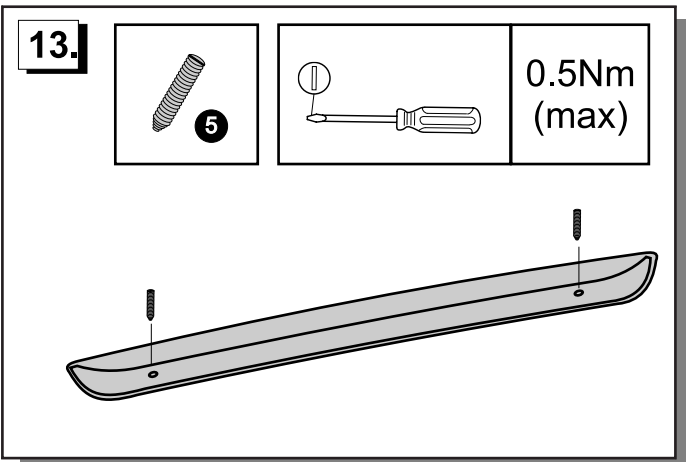

VW T6 SPOILER - 1 PIECE INSTALLATION INSTRUCTIONS

VEHICLE DESCRIPTION: VW T6 MY 2015>
PART NUMBER: ZGB7H0071647

COMPONENTS LIST

ITEM No.	COMPONENTS	QTY.
1	Spoiler	1
2	Foam Tape Gasket	1
3	plastic inserts	2
4	Installation Aides	2
5	M6 Threaded Studs	2
6	Alcohol Wipes	1
7	Corrosion Inhibitor	1
8	Adhesive (not supplied) Please use part number HH381014	1

8. Please use
part number
HH381014
(not supplied)

IMPORTANT:

This product must be installed exactly as specified in these instructions. Failure to do so may result in improper fit and/or inadequate tension.