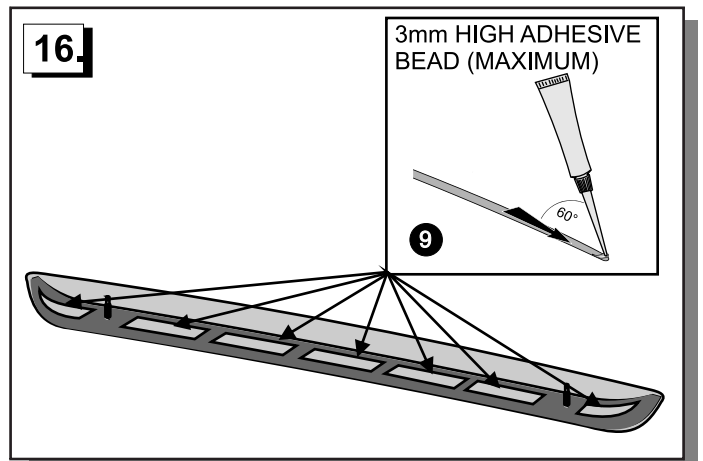

VW T6 SPOILER - 1 PIECE INSTALLATION INSTRUCTIONS

VEHICLE DESCRIPTION: VW T6 MY 2015>
PART NUMBER: ZGB7H0071647

COMPONENTS LIST

ITEM No.	COMPONENTS	QTY.
1	Spoiler	1
2	Foam Tape Gasket	1
3	plastic inserts	2
4	Installation Aides	2
5	M6 Threaded Studs	2
6	Alcohol Wipes	1
7	Corrosion Inhibitor	1
8	Adhesive (not supplied) Please use part number HH381014	1

8. Please use
part number
HH381014
(not supplied)

IMPORTANT:

This product must be installed exactly as specified in these instructions. Failure to do so may result in improper fit and/or inadequate tension.