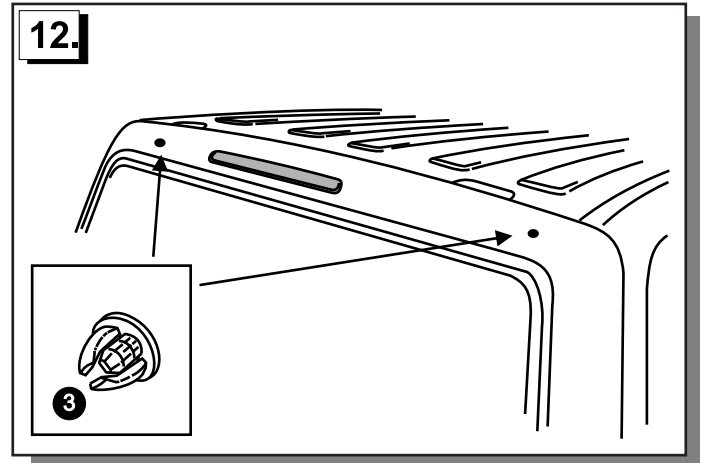

VW T6 SPOILER - 1 PIECE INSTALLATION INSTRUCTIONS

VEHICLE DESCRIPTION: VW T6 MY 2015>
PART NUMBER: ZGB7H0071647

COMPONENTS LIST

ITEM No.	COMPONENTS	QTY.
1	Spoiler	1
2	Foam Tape Gasket	1
3	plastic inserts	2
4	Installation Aides	2
5	M6 Threaded Studs	2
6	Alcohol Wipes	1
7	Corrosion Inhibitor	1
8	Adhesive (not supplied) Please use part number HH381014	1

8. Please use
part number
HH381014
(not supplied)

IMPORTANT:

This product must be installed exactly as specified in these instructions. Failure to do so may result in improper fit and/or inadequate tension.