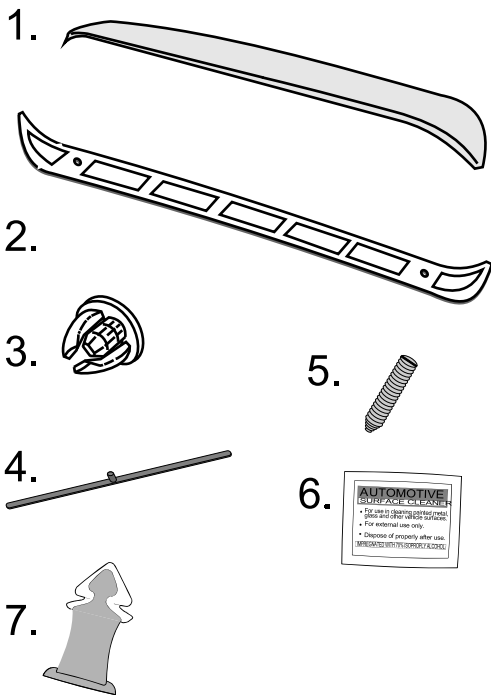

VW T6 SPOILER - 1 PIECE INSTALLATION INSTRUCTIONS

VEHICLE DESCRIPTION: VW T6 MY 2015>
PART NUMBER: ZGB7H0071647

COMPONENTS LIST

ITEM No.	COMPONENTS	QTY.
1	Spoiler	1
2	Foam Tape Gasket	1
3	plastic inserts	2
4	Installation Aides	2
5	M6 Threaded Studs	2
6	Alcohol Wipes	1
7	Corrosion Inhibitor	1
8	Adhesive (not supplied) Please use part number HH381014	1

8. Please use
part number
HH381014
(not supplied)

IMPORTANT:

This product must be installed exactly as specified in these instructions. Failure to do so may result in improper fit and/or inadequate tension.