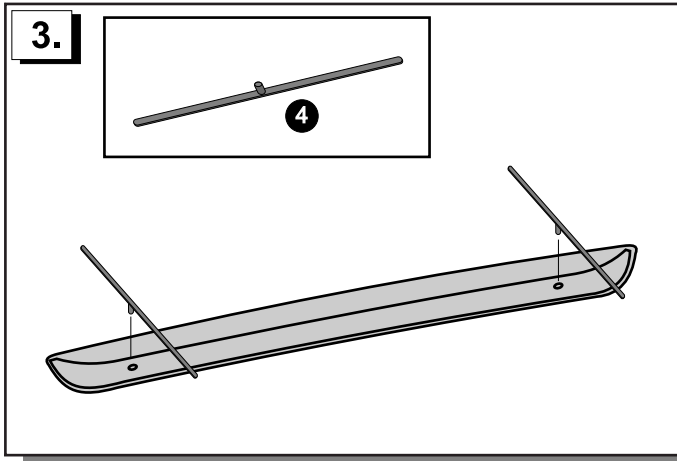

VW T6 SPOILER - 1 PIECE INSTALLATION INSTRUCTIONS

VEHICLE DESCRIPTION: VW T6 MY 2015>
PART NUMBER: ZGB7H0071647

COMPONENTS LIST

ITEM No.	COMPONENTS	QTY.
1	Spoiler	1
2	Foam Tape Gasket	1
3	plastic inserts	2
4	Installation Aides	2
5	M6 Threaded Studs	2
6	Alcohol Wipes	1
7	Corrosion Inhibitor	1
8	Adhesive (not supplied) Please use part number HH381014	1

8. Please use
part number
HH381014
(not supplied)

IMPORTANT:

This product must be installed exactly as specified in these instructions. Failure to do so may result in improper fit and/or inadequate tension.