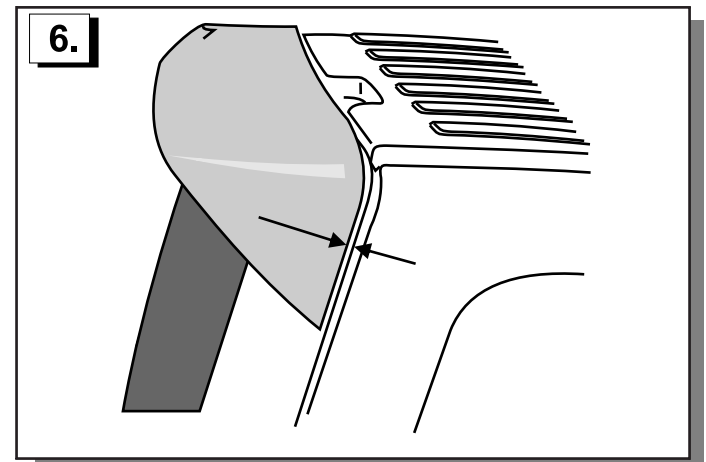

VW T6 SPOILER - 1 PIECE INSTALLATION INSTRUCTIONS

VEHICLE DESCRIPTION: VW T6 MY 2015>
PART NUMBER: ZGB7H0071647

COMPONENTS LIST

ITEM No.	COMPONENTS	QTY.
1	Spoiler	1
2	Foam Tape Gasket	1
3	plastic inserts	2
4	Installation Aides	2
5	M6 Threaded Studs	2
6	Alcohol Wipes	1
7	Corrosion Inhibitor	1
8	Adhesive (not supplied) Please use part number HH381014	1

8. Please use
part number
HH381014
(not supplied)

IMPORTANT:

This product must be installed exactly as specified in these instructions. Failure to do so may result in improper fit and/or inadequate tension.